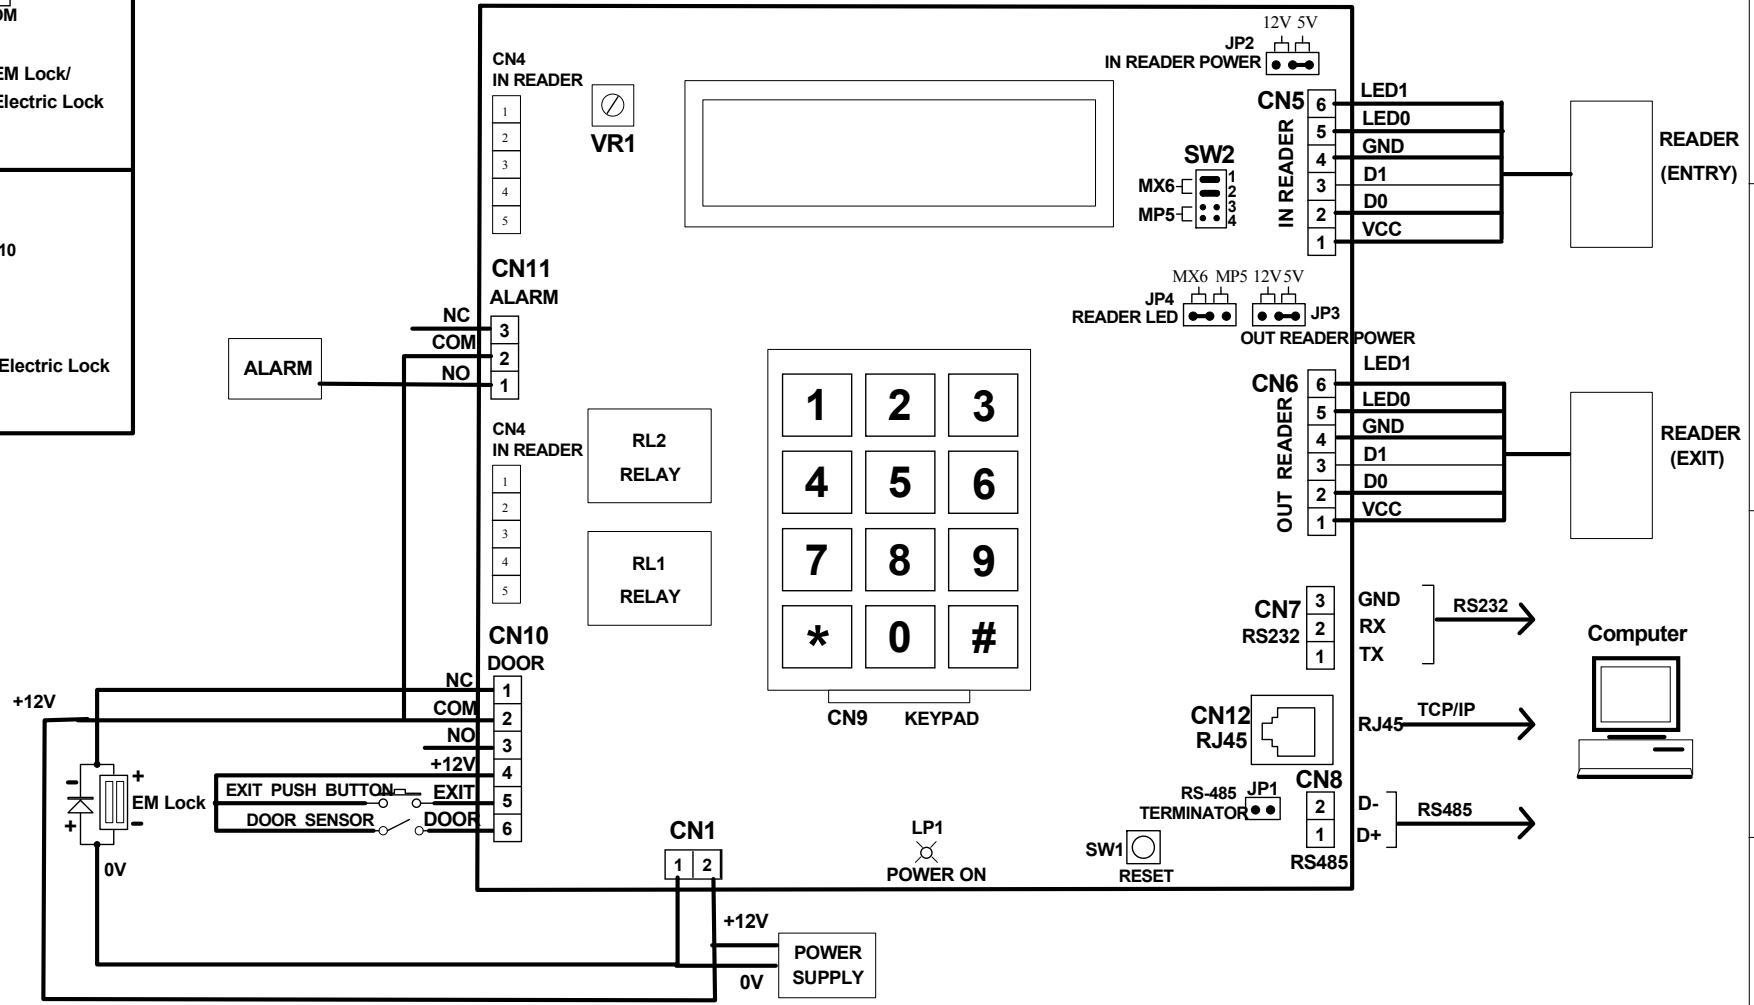

EM Lock / Electric Lock Wiring

MX6LAN Wiring Diagram

| | | | |
|---------------------------------|--------------------------|-----------|------------|
| Title | | | |
| MX6LAN CONTROLLER WIRING | | | |
| Size | Number | Revision | |
| B | M6L-101 | 1 | |
| Date: | 13-Aug-2008 | Sheet of | 1 OF 1 |
| File: | D:\MICROF-1\1\MX6L-1.SCH | Drawn By: | Stacy Wong |