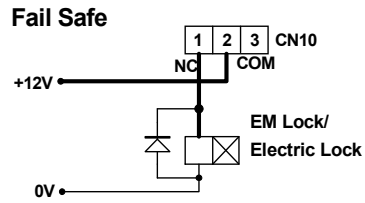

EM Lock / Electric Lock Wiring

MX6LAN Wiring Diagram

| | | | |
|---------------------------------|--------------------------|-----------|------------|
| Title | | | |
| MX6LAN CONTROLLER WIRING | | | |
| Size | Number | Revision | |
| B | M6L-101 | 1 | |
| Date: | 13-Aug-2008 | Sheet of | 1 OF 1 |
| File: | D:\MICROF-1\1\MX6L-1.SCH | Drawn By: | Stacy Wong |