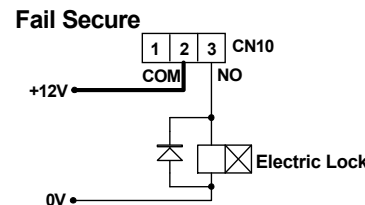

EM Lock / Electric Lock Wiring

MX6LAN Wiring Diagram

| | | | |
|---------------------------------|--------------------------|-----------|------------|
| Title | | | |
| MX6LAN CONTROLLER WIRING | | | |
| Size | Number | Revision | |
| B | M6L-101 | 1 | |
| Date: | 13-Aug-2008 | Sheet of | 1 OF 1 |
| File: | D:\MICROF-1\1\MX6L-1.SCH | Drawn By: | Stacy Wong |